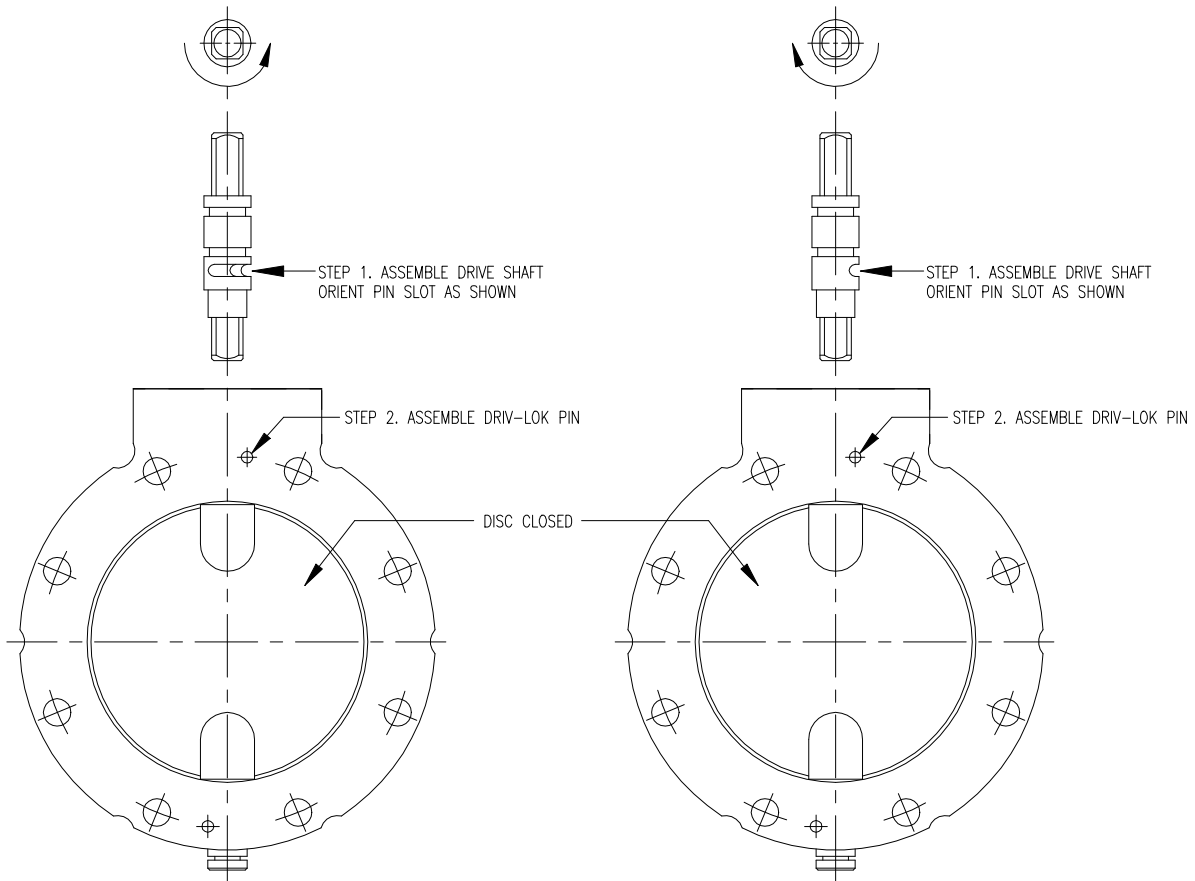

Betts Industries, Inc.

1800 Pennsylvania Ave. West
Warren, PA 16365 U.S.A.

Engineering Bulletin 2-2002

Date: June 13, 2002

Subject: Instructions for converting Betts Wet-R-Dri Valves from RIGHT HAND (Counterclock Wise) operation, to LEFT HAND (Clock Wise) operation.

WET-R-DRI ASSEMBLY FOR COUNTERCLOCK WISE
OR RIGHT HAND OPERATION OF THE HANDLE
TO OPEN VALVE

WET-R-DRI ASSEMBLY FOR CLOCK WISE
OR LEFT HAND OPERATION OF THE HANDLE
TO OPEN VALVE